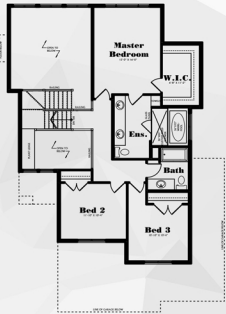

KENSINGTON

TOTAL: 1903 SQ.FT.

MAIN FLOOR PLAN: 971 SQ.FT.

SECOND FLOOR PLAN: 932 SQ.FT.