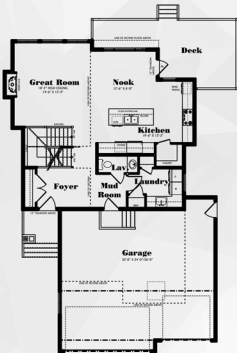

KENSINGTON

TOTAL: 1903 SQ.FT.

MAIN FLOOR PLAN: 971 SQ.FT.

SECOND FLOOR PLAN: 932 SQ.FT.