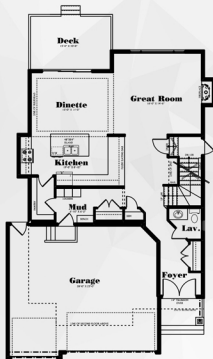

MELROSE

TOTAL: 2489 SQ.FT.

MAIN FLOOR PLAN: 1096 SQ.FT.

SECOND FLOOR PLAN: 1393 SQ.FT.