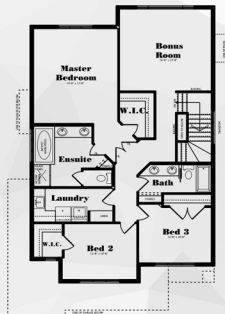

MELROSE

TOTAL: 2489 SQ.FT.

MAIN FLOOR PLAN: 1096 SQ.FT.

SECOND FLOOR PLAN: 1393 SQ.FT.