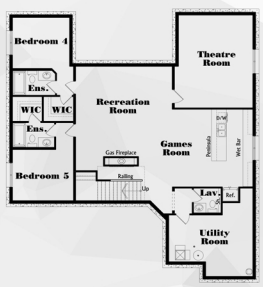

WOODBIDGE

TOTAL: 2111 SQ.FT.

MAIN FLOOR PLAN: 2111 SQ.FT.

SECOND FLOOR PLAN:
1681 SQ.FT.(DEVELOPED)