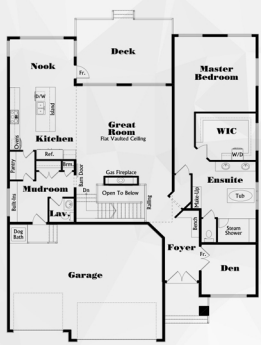

WOODBIDGE

TOTAL: 2111 SQ.FT.

MAIN FLOOR PLAN: 2111 SQ.FT.

SECOND FLOOR PLAN:
1681 SQ.FT.(DEVELOPED)